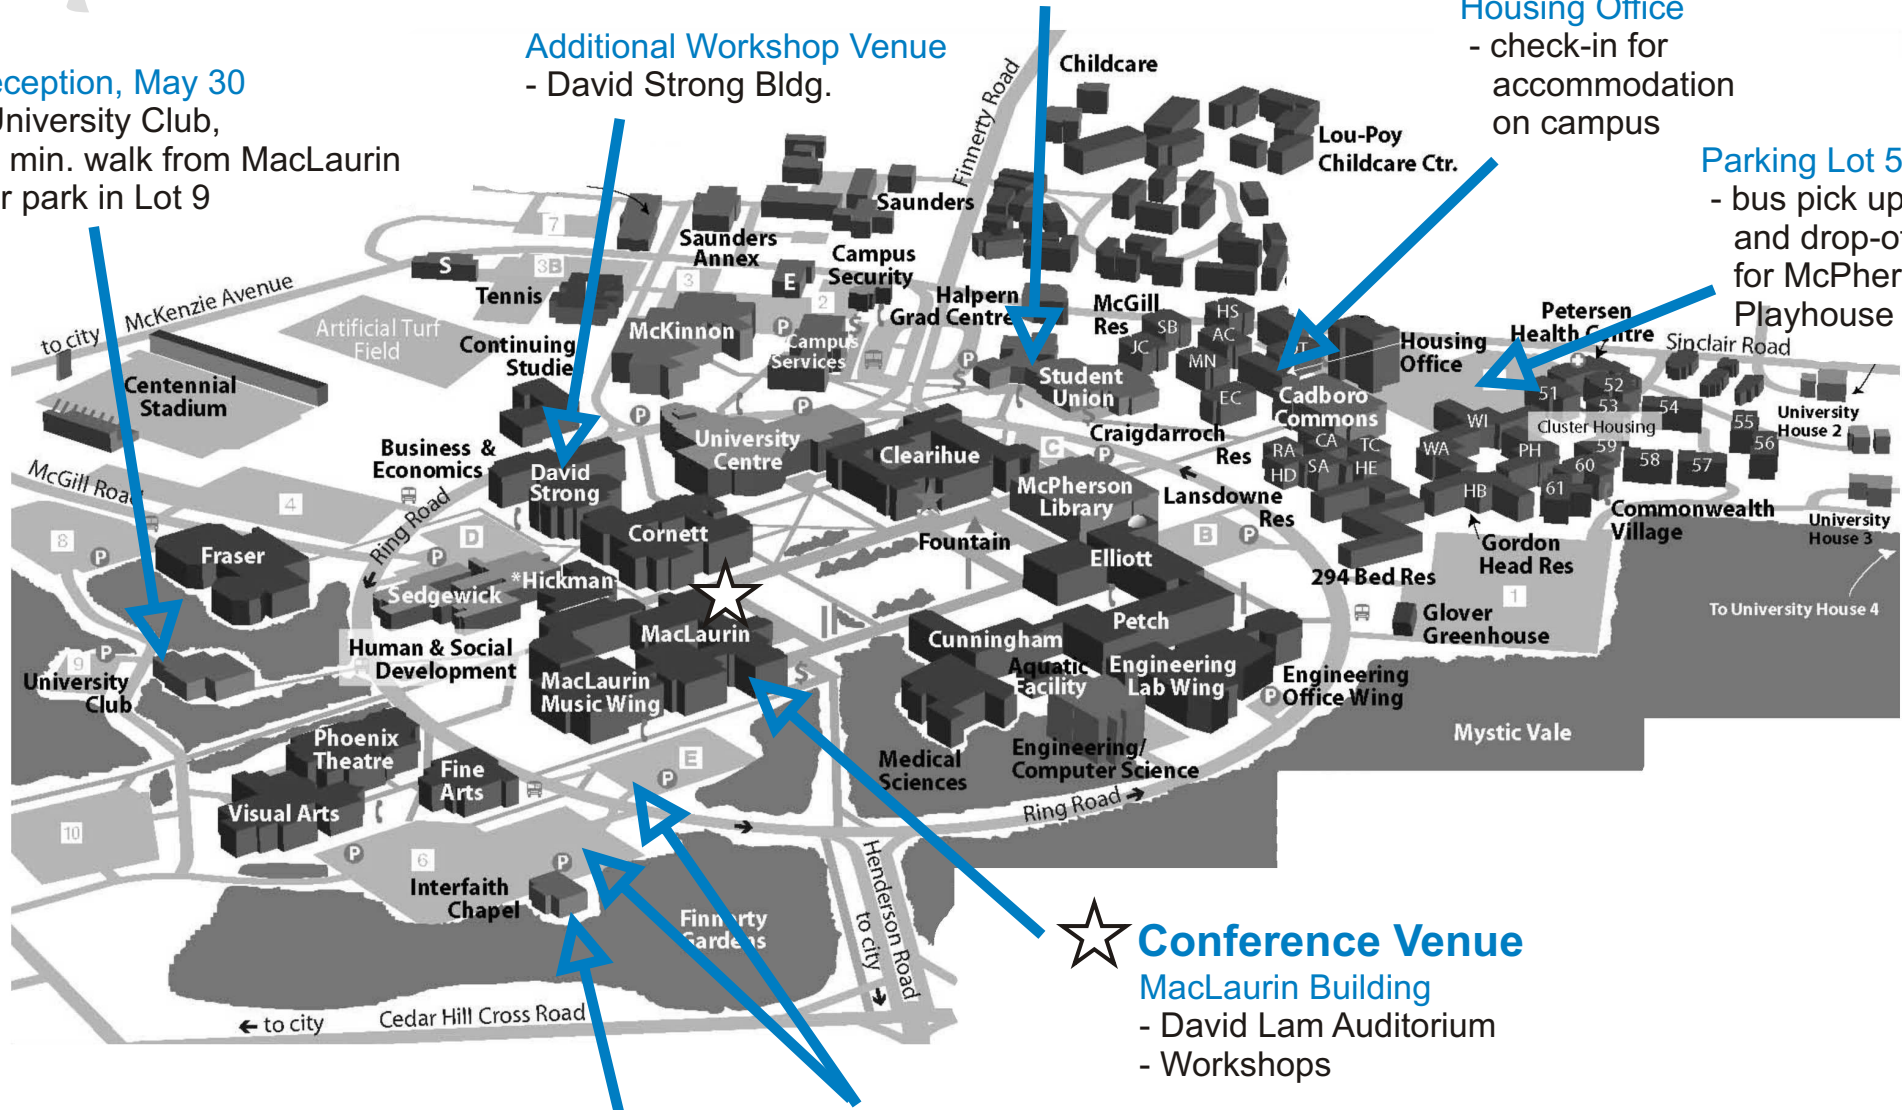

SpiritHeals

Reception, May 30

- University Club,
5 min. walk from MacLaurin
or park in Lot 9

Additional Workshop Venue

- David Strong Bldg.

Student Union Building

- Joan Borysenko
pre-conference
workshop, park in Lot 2

Housing Office

- check-in for
accommodation
on campus

Parking Lot 5

- bus pick up
and drop-off
for McPherson
Playhouse

★ Conference Venue

MacLaurin Building
- David Lam Auditorium
- Workshops

Interfaith Chapel
- 6:30am Sufi Whirling
- 6:30am Meditation

Park in Lot 6 or Lot E
Parking is free on weekends
for meters and General Parking spots.
Do not park in '24 hrs. Reserved' spots.